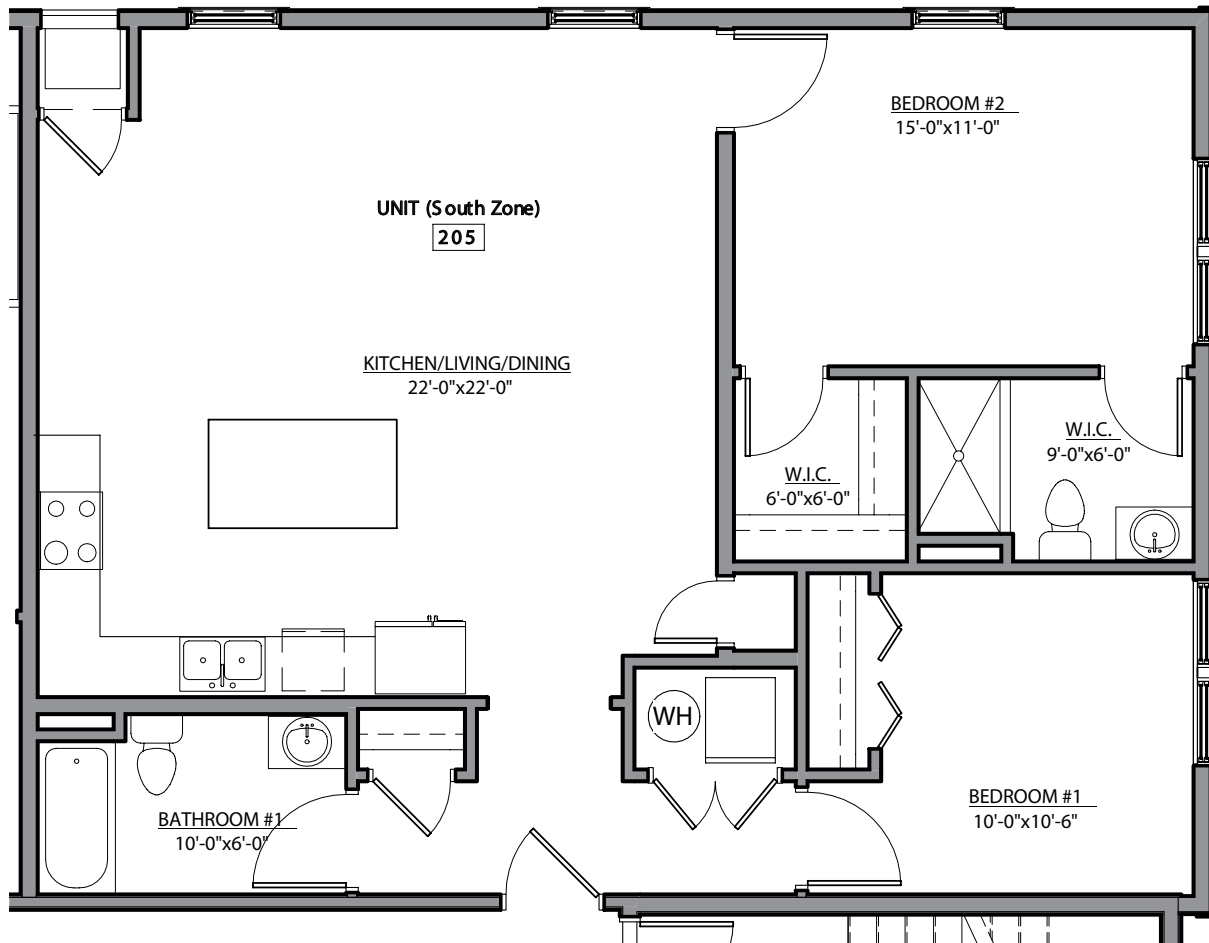

KINGSWOOD PLACE

Unit 205

- 2 Bedroom Unit
- 2 Full Baths
- 1,107 sf
- Second Floor

Unit 305

- 2 Bedroom Unit
- 2 Full Baths
- 1,107 sf
- Third Floor