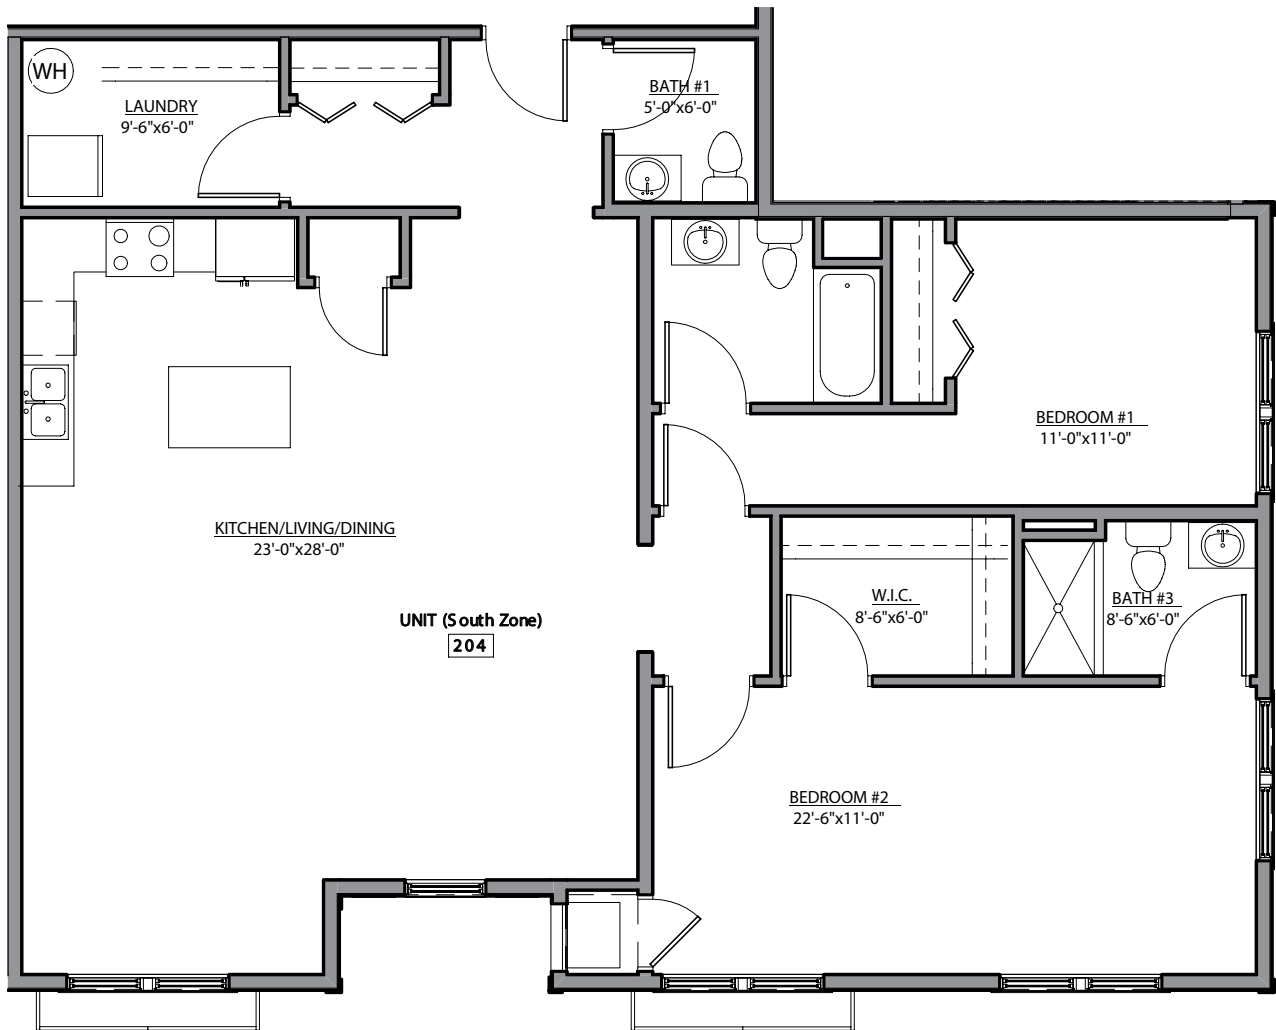

KINGSWOOD PLACE

Unit 204

- 2 Bedroom + Den
- 2 Full and a Half Bath
- 1,500 sf
- Second Floor

Unit 304

- 2 Bedroom + Den
- 2 Full and a Half Bath
- 1,500 sf
- Third Floor