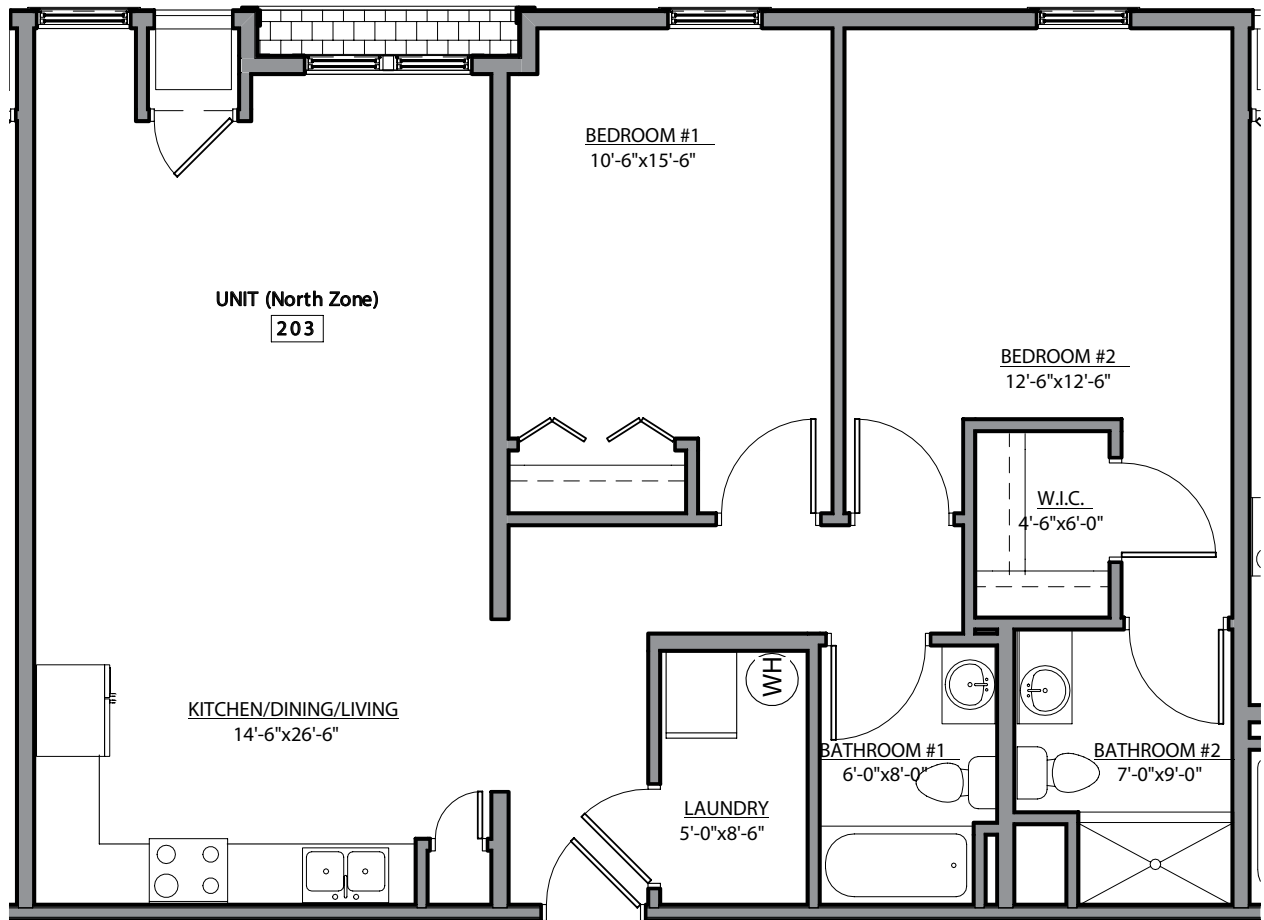

# KINGSWOOD PLACE

## Unit 203

- 2 Bedroom unit
- 2 Full Baths
- 1,108 sf
- Second Floor

## Unit 303

- 2 Bedroom unit
- 2 Full Baths
- 1,108 sf
- Third Floor