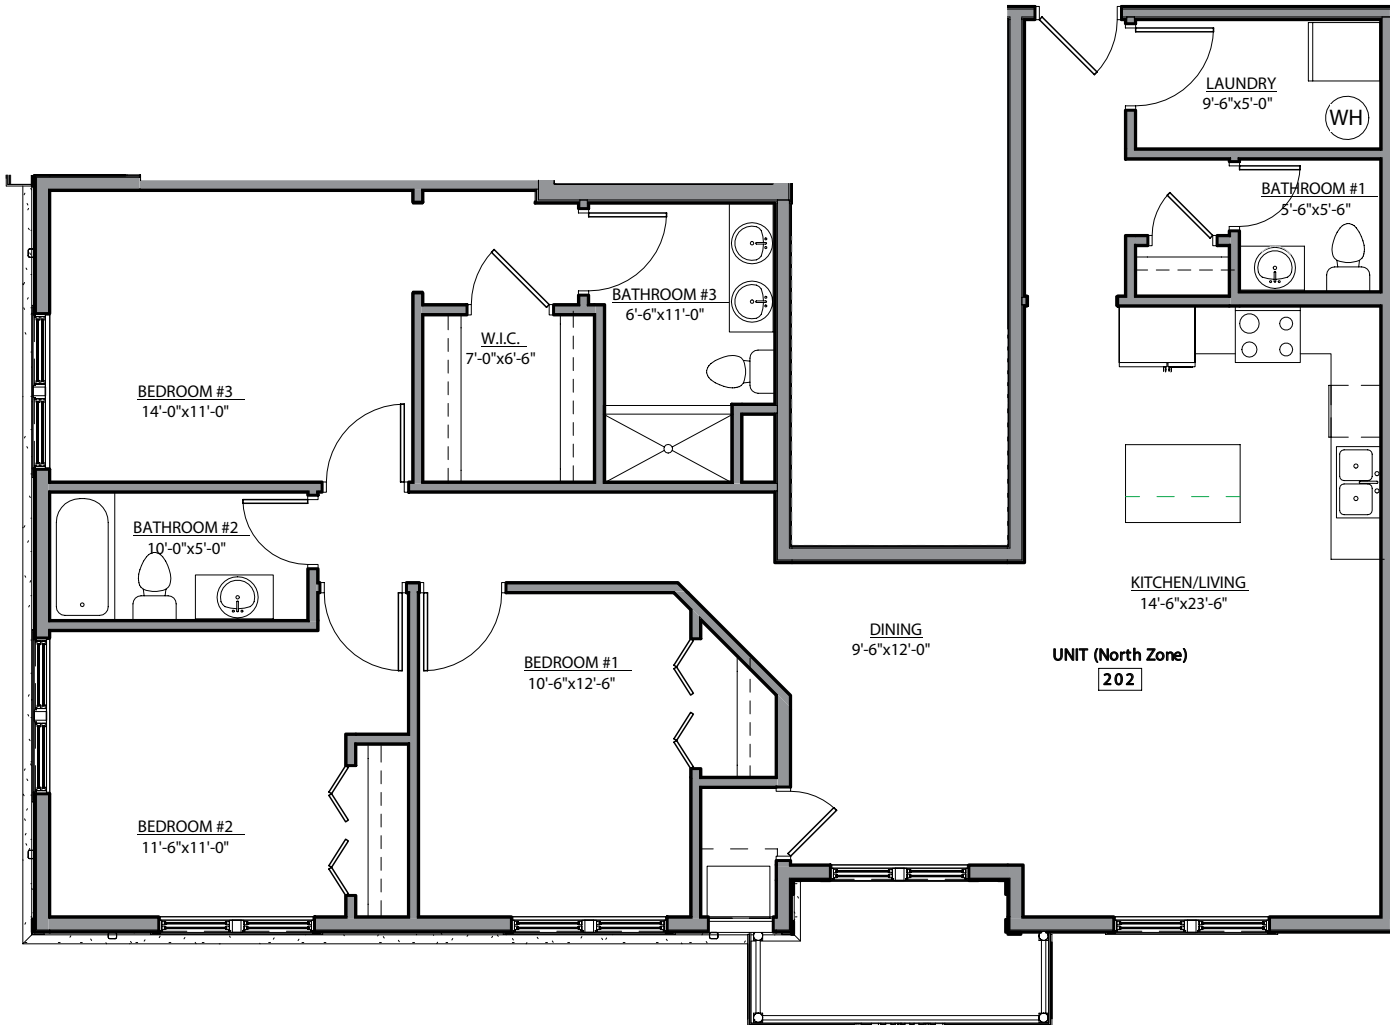

# KINGSWOOD PLACE

## Unit 202

- 3 Bedroom Unit
- 2 Full and a Half Bath
- 1,481 sf
- Second Floor

## Unit 302

- 3 Bedroom Unit
- 2 Full and a Half Bath
- 1,481 sf
- Third Floor