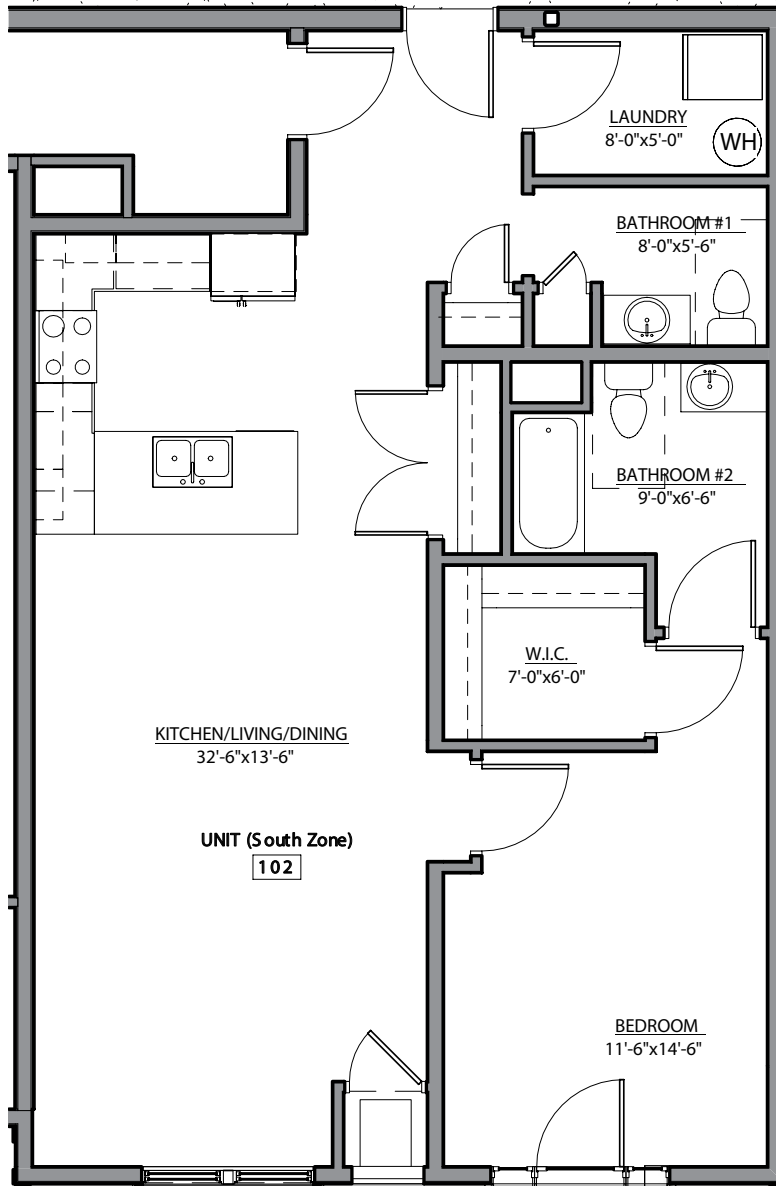

KINGSWOOD PLACE

Unit 102

- 1 Bedroom Unit
- Bath and a Half
- 1,000 sf
- First Floor