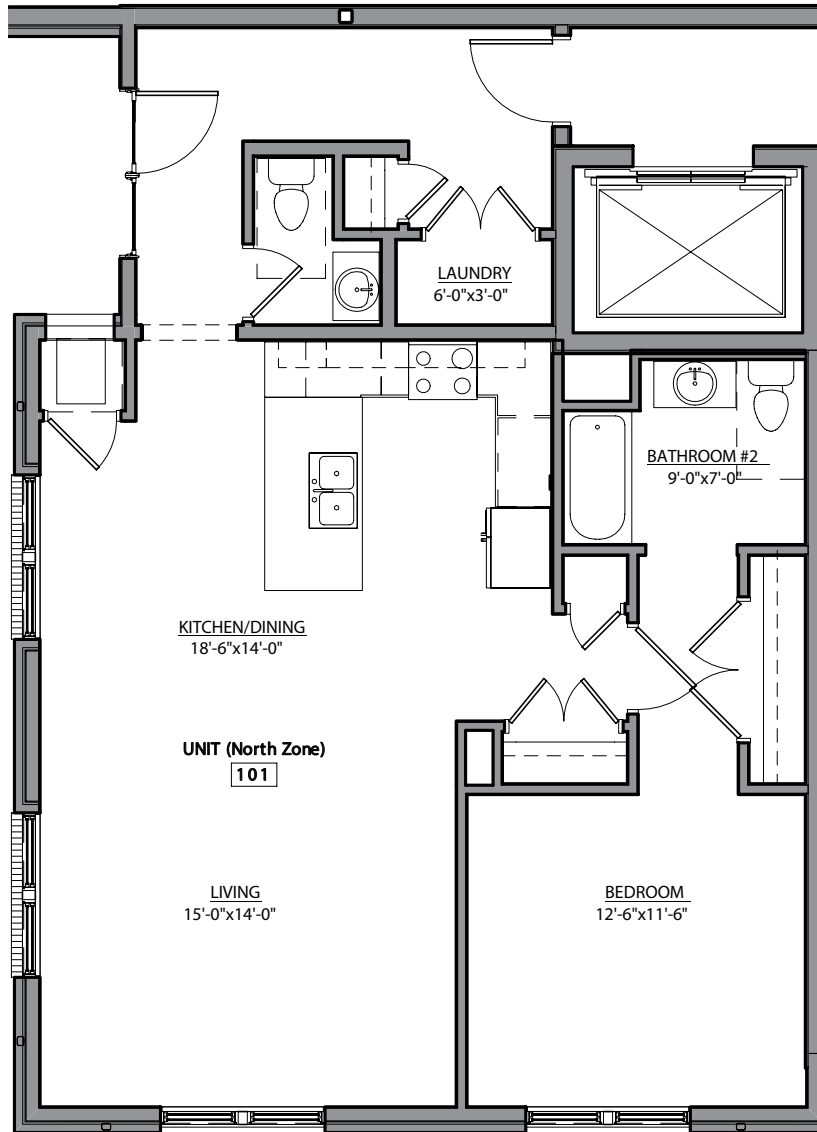

KINGSWOOD PLACE

Unit 101

- 1 Bedroom Unit
- Bath and a Half
- 1,027 sf
- Private Patio
- First Floor